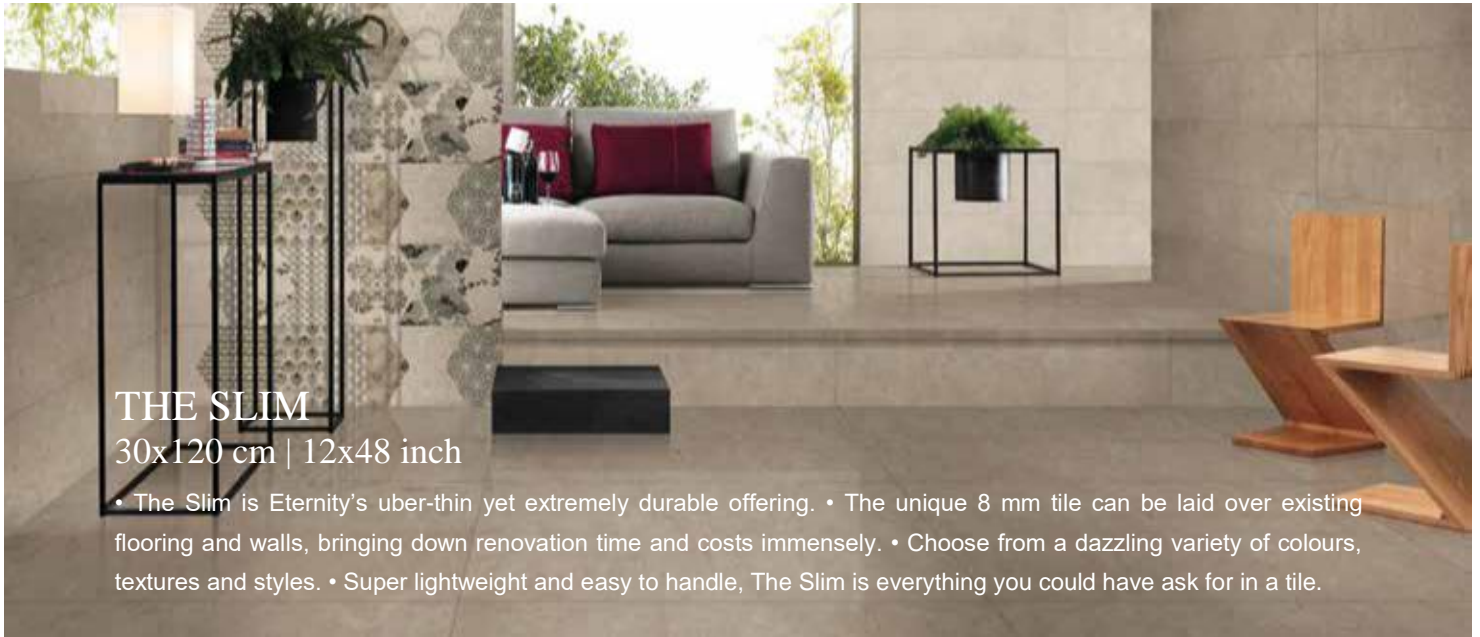

THE SLIM
30x120 cm | 12x48 inch

• The Slim is Eternity's uber-thin yet extremely durable offering. • The unique 8 mm tile can be laid over existing flooring and walls, bringing down renovation time and costs immensely. • Choose from a dazzling variety of colours, textures and styles. • Super lightweight and easy to handle, The Slim is everything you could have ask for in a tile.