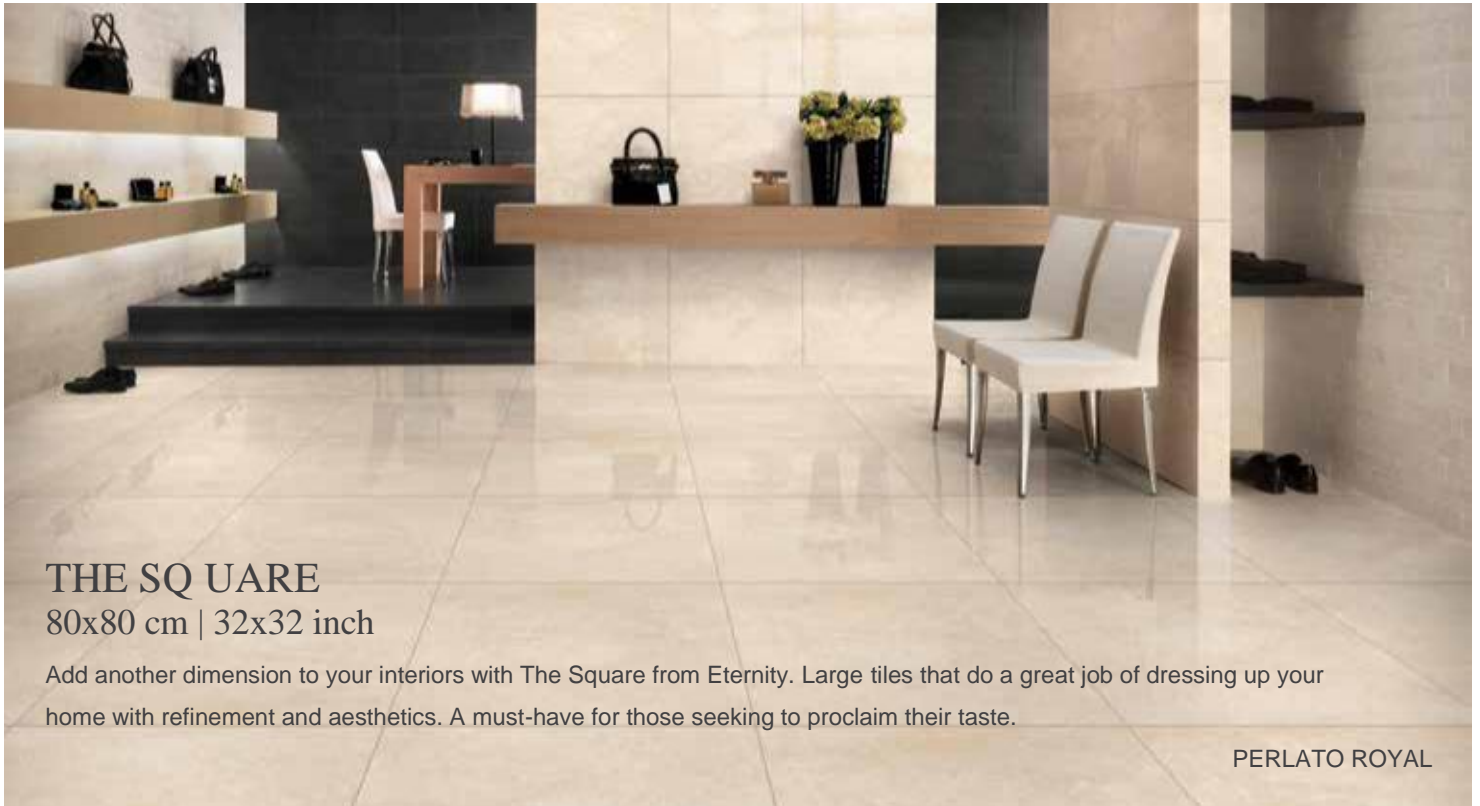

PORCELAIN
TILES

DIAMOND
SHIELD SLIP
RESISTANCE

RANDOM

POLISHED

THE SQUARE
80x80 cm | 32x32 inch

Add another dimension to your interiors with The Square from Eternity. Large tiles that do a great job of dressing up your home with refinement and aesthetics. A must-have for those seeking to proclaim their taste.