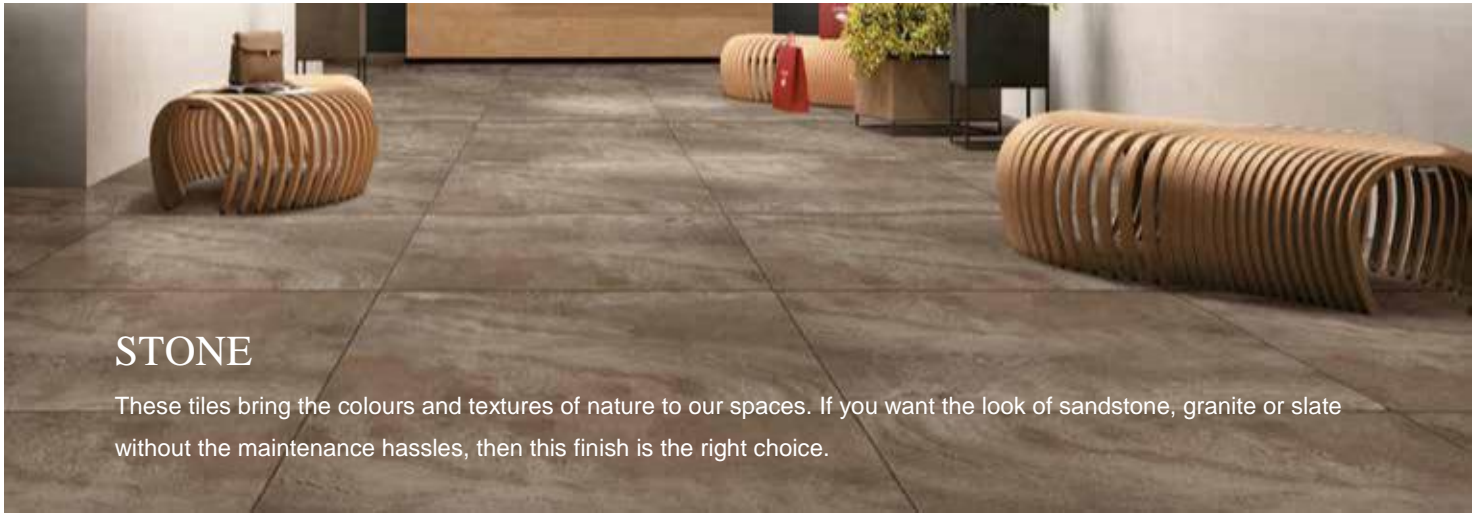

STONE

These tiles bring the colours and textures of nature to our spaces. If you want the look of sandstone, granite or slate without the maintenance hassles, then this finish is the right choice.